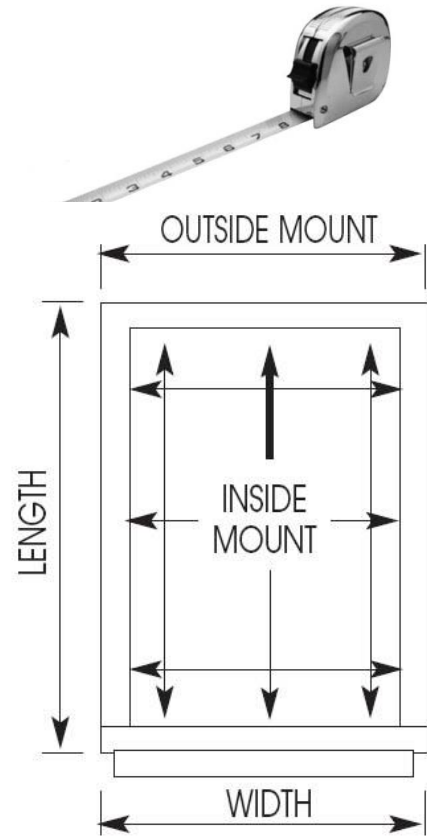

Measuring the Width and the Length for Inside Mount:

For the width, measure across the top, middle, and bottom of the window opening. Using the narrowest dimension, measure to the nearest 1/8". By using the narrowest measurement the shade will operate correctly.

For the length, measure the up and down dimension on the left, center, and right side. Use the longest length measurement, measuring to the nearest 1/8".

The factory will make any appropriate deductions. Do not make any width deductions.

Outside Mount (OB):

Outside mount installations are mounted on the wall or on the window molding. It is best to overlap the window opening by at least 3/4" on each side when measuring for cellular shades.

Measuring the Width and the Length for Outside Mount:

Measure the area that the cellular shade is to cover. For cellular shades it is recommended to overlap the window opening by at least 3/4" on each side for a total of 1 1/2". To allow for enough space for the mounting brackets and to cover the bottom of the window, the suggested overlap for a cellular shade is at least 3" (1 1/2" above the window opening and 1 1/2" below the opening). If the window opening has a sill, measure from where the top of the cellular shade will be located to the top of the window sill.

Note: When outside mount cellular shades are specified, no factory deductions are taken.

Confirming Measurements:

The most common error in ordering cellular shades is reversing the width and the length measurements. Always confirm that the width is the measurement that goes across from left to right and that the length is the measurement that goes from top to bottom.

In compliance with the latest manufacturing safety guidelines Mariak Window Fashions includes with each fully-assembled product warning tags, warning labels, safety devices and cord cleats. Installers of the finished product must adhere to the safety guidelines as established by the installation instructions and by using all devices provided by the manufacturer. It is the responsibility of the installer, as well as the end consumer, to see that all safety devices are properly installed according to the manufacturers installation instructions included with each device and remain so throughout the life of the product. Mariak Window Fashions is not liable for injuries or fatal occurrences related to improper installation or maintenance of required safety devices.

All prices are in U.S. Dollars and do not include freight, duties or taxes for shipment to Alaska, Hawaii or Canada. GST and VAT are not included. Other restrictions and surcharges may apply. See Freight Policy for complete details.

Manufacturing specifications, options, surcharges and pricing are subject to change without notice.

Visit www.mariak.com for the most recent downloads.