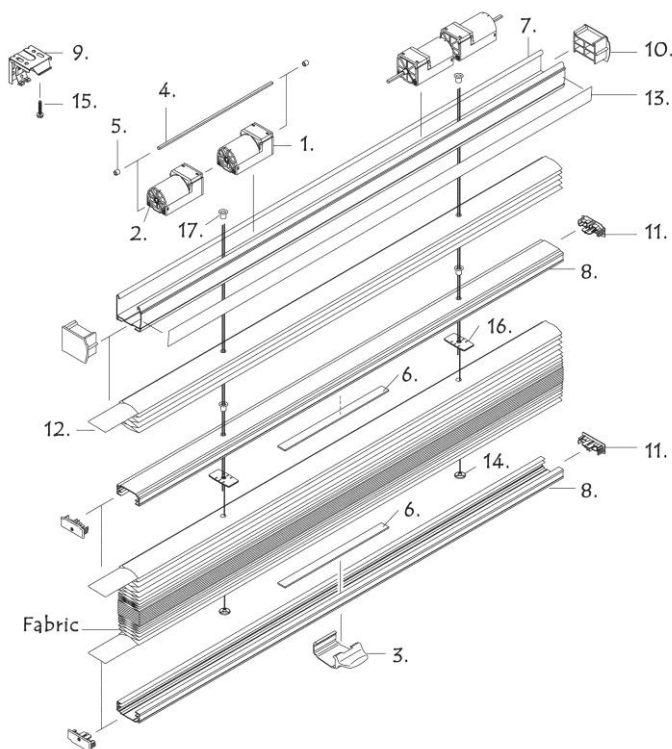

Standard Brackets:

- 3/4" High
- 1-5/8" Deep
- 1-3/8" Wide

Cord Loop Clutch Cellular Shade Exploded Diagram

1. Cord Loop Headrail
2. Bottom Rail
3. Cord Loop Headrail End Cap
4. Installation Brackets
5. Fix Button
6. Clutch Mechanism
7. Tape Drum Support
8. Tape Drum
9. Tape Drum Cover
10. Continuous Cord Loop
11. Separator
12. 0.9mm Nylon Cord
13. Bottom Rail End Caps
14. Fabric Stiffener
15. Installation Screws
16. Tilt Rod
17. Tilt Rod Stopper
18. Aluminum Insert Valance

Cordless & Continuous Cord Loop Brackets:

- 1-7/8" High
- 1-3/4" Deep
- 1-5/8" Wide

Mariak

Cordless Cellular Shade Exploded Diagram

Top-Down/Bottom-Up Cordless Cellular Shade Exploded Diagram

1. Cordless Module
2. Cordless Module Housing
3. Bottom Rail Handle
4. Tilt Rod
5. Tilt Rod Stopper
6. Bottom Rail Weights
7. Cordless Headrail
8. Bottom Rail
9. Installation Brackets
10. Cordless Headrail End Caps
11. Bottom Rail End Caps
12. Fabric Stiffener
13. Aluminum Insert Valance
14. Fix Button
15. Installation Screws
16. Plastic Washer
17. Eyelet