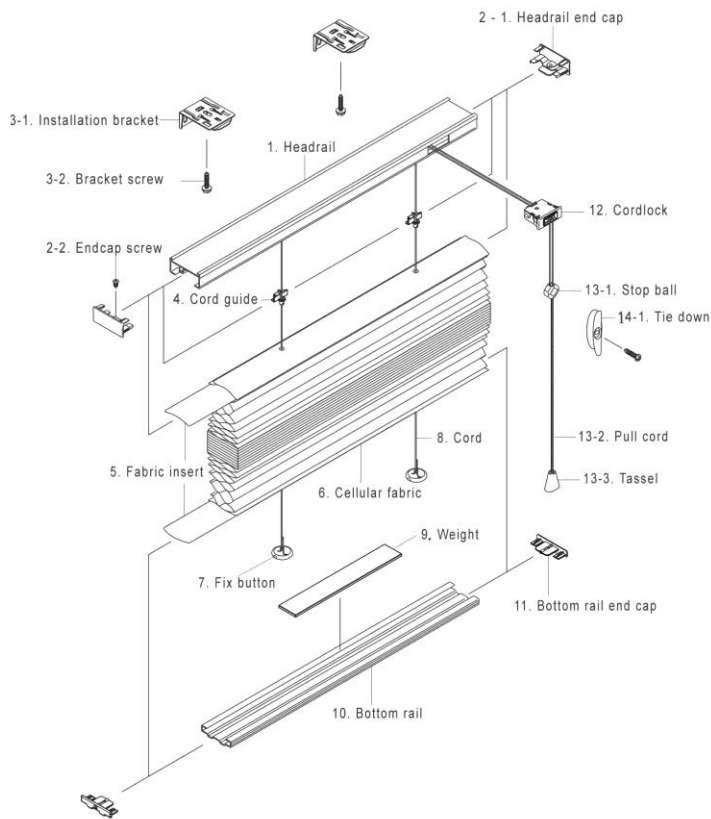

Mariak

Pull Cord (Cord Lock) Cellular Shade Exploded Diagram

Standard Brackets:

- 3/4" High
- 1-5/8" Deep
- 1-3/8" Wide

Cord Loop Clutch Cellular Shade Exploded Diagram