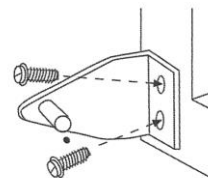

Spacer Blocks:

Spacer blocks are available for outside mount shades. When the shade must operate around an obstruction, these spacers project the shade away from the wall to clear the obstruction. Spacer blocks may be stacked for additional projection.