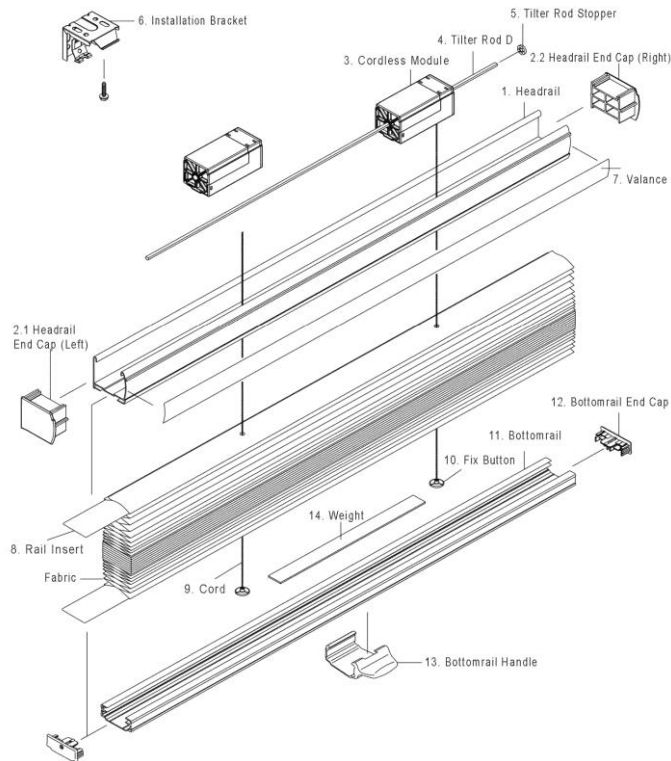

Standard Brackets:

- 3/4" High
- 1-5/8" Deep
- 1-3/8" Wide

Cord Loop Clutch Cellular Shade Exploded Diagram

1. Cord Loop Headrail
2. Bottom Rail
3. Cord Loop Headrail End Cap
4. Installation Brackets
5. Fix Button
6. Clutch Mechanism
7. Tape Drum Support
8. Tape Drum
9. Tape Drum Cover
10. Continuous Cord Loop
11. Separator
12. 0.9mm Nylon Cord
13. Bottom Rail End Caps
14. Fabric Stiffener
15. Installation Screws
16. Tilt Rod
17. Tilt Rod Stopper
18. Aluminum Insert Valance

Cordless & Continuous Cord Loop Brackets:

- 1-7/8" High
- 1-3/4" Deep
- 1-5/8" Wide

Mariak

Cordless Cellular Shade Exploded Diagram

Top-Down/Bottom-Up Cordless Cellular Shade Exploded Diagram

1. Cordless Module
2. Cordless Module Housing
3. Bottom Rail Handle
4. Tilt Rod
5. Tilt Rod Stopper
6. Bottom Rail Weights
7. Cordless Headrail
8. Bottom Rail
9. Installation Brackets
10. Cordless Headrail End Caps
11. Bottom Rail End Caps
12. Fabric Stiffener
13. Aluminum Insert Valance
14. Fix Button
15. Installation Screws
16. Plastic Washer
17. Eyelet

Mariak

Cellular Shade Options

Standard Pull Cord Cellular Shade

This cellular shade is operated by pulling a lift cord. Using a heavy duty cord lock mechanism, the shade can be raised or lowered by simply releasing the pull cord with a slight tug at an angle. This action will stop the shade from being raised or lowered and will lock the shade in place.