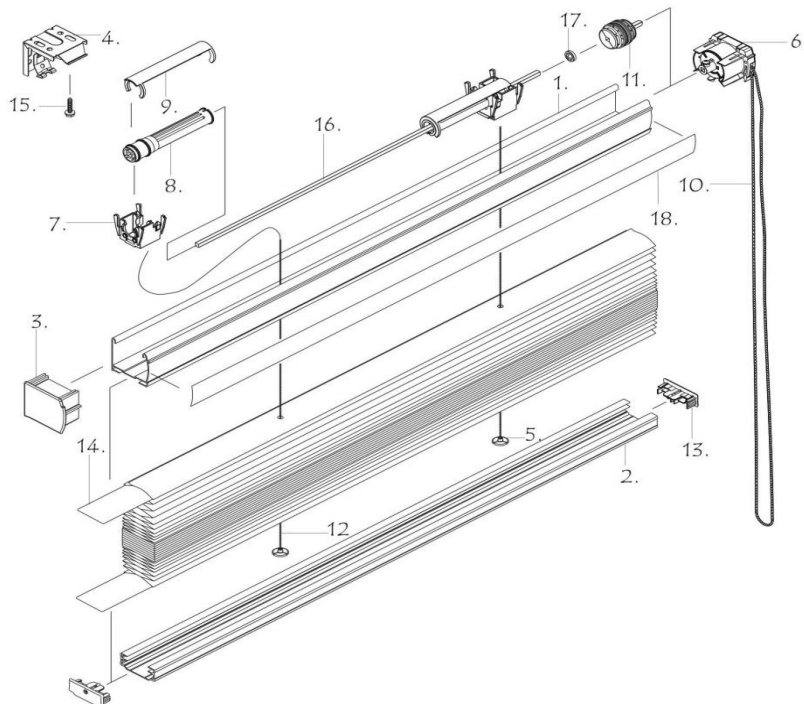

Manufacturing specifications, options, surcharges and pricing are subject to change without notice.

Visit www.mariak.com for the most recent downloads.

Mariak

Pull Cord (Cord Lock) Cellular Shade Exploded Diagram

Standard Brackets:

- 3/4" High
- 1-5/8" Deep
- 1-3/8" Wide

Cord Loop Clutch Cellular Shade Exploded Diagram

1. Cord Loop Headrail
2. Bottom Rail
3. Cord Loop Headrail End Cap
4. Installation Brackets
5. Fix Button
6. Clutch Mechanism
7. Tape Drum Support
8. Tape Drum
9. Tape Drum Cover
10. Continuous Cord Loop
11. Separator
12. 0.9mm Nylon Cord
13. Bottom Rail End Caps
14. Fabric Stiffener
15. Installation Screws
16. Tilt Rod
17. Tilt Rod Stopper
18. Aluminum Insert Valance