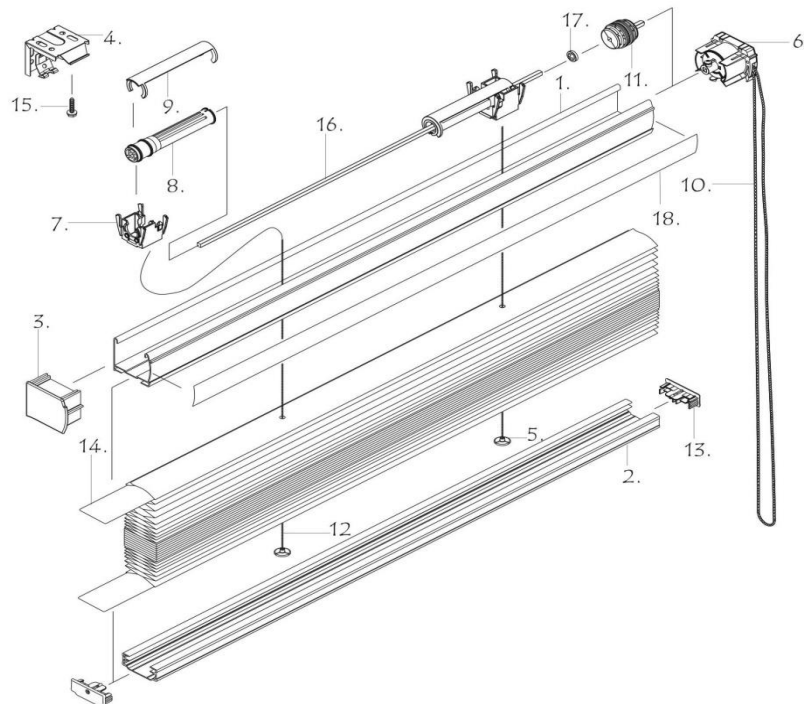

Manufacturing specifications, options, surcharges and pricing are subject to change without notice.

Visit www.mariak.com for the most recent downloads.

Mariak

Pull Cord (Cord Lock) Cellular Shade Exploded Diagram

Standard Brackets:

- 3/4" High
- 1-5/8" Deep
- 1-3/8" Wide

Cord Loop Clutch Cellular Shade Exploded Diagram

1. Cord Loop Headrail
2. Bottom Rail
3. Cord Loop Headrail End Cap
4. Installation Brackets
5. Fix Button
6. Clutch Mechanism
7. Tape Drum Support
8. Tape Drum
9. Tape Drum Cover
10. Continuous Cord Loop
11. Separator
12. 0.9mm Nylon Cord
13. Bottom Rail End Caps
14. Fabric Stiffener
15. Installation Screws
16. Tilt Rod
17. Tilt Rod Stopper
18. Aluminum Insert Valance