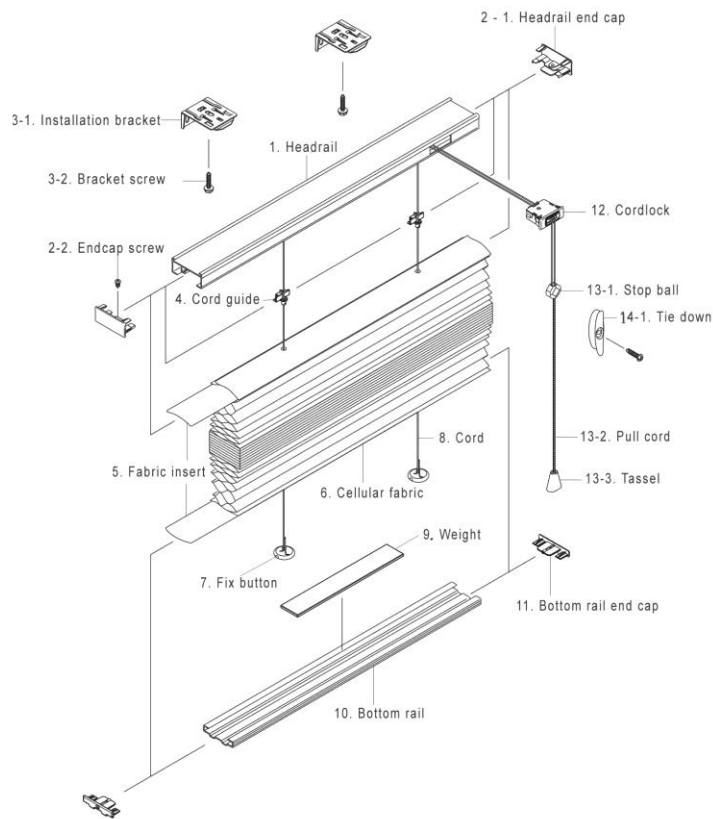

Mariak

Pull Cord (Cord Lock) Cellular Shade Exploded Diagram

Standard Brackets:

- 3/4" High
- 1-5/8" Deep
- 1-3/8" Wide

Cord Loop Clutch Cellular Shade Exploded Diagram