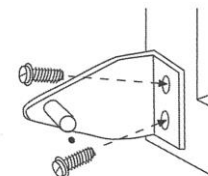

Spacer Blocks:

Spacer blocks are available for outside mount shades. When the shade must operate around an obstruction, these spacers project the shade away from the wall to clear the obstruction. Spacer blocks may be stacked for additional projection.