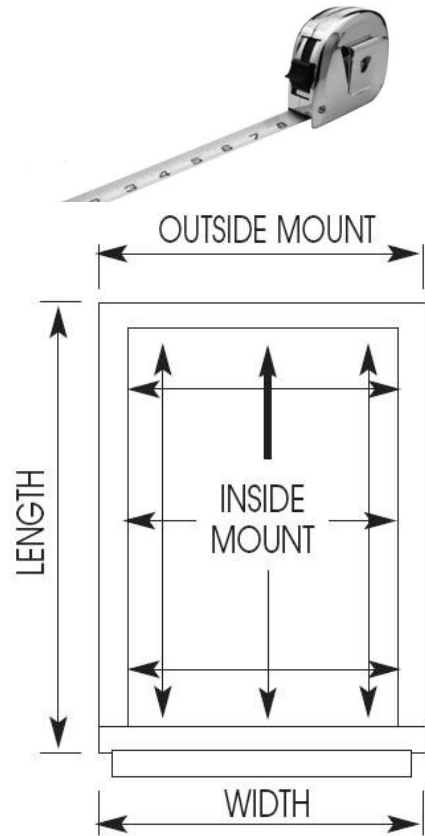

Measuring the Width and the Length for Inside Mount:

For the width, measure across the top, middle, and bottom of the window opening. Using the narrowest dimension, measure to the nearest 1/8". By using the narrowest measurement the shade will operate correctly.

For the length, measure the up and down dimension on the left, center, and right side. Use the longest length measurement, measuring to the nearest 1/8".

The factory will make any appropriate deductions. Do not make any width deductions.

Outside Mount (OB):

Outside mount installations are mounted on the wall or on the window molding. It is best to overlap the window opening by at least 3/4" on each side when measuring for cellular shades.

Measuring the Width and the Length for Outside Mount:

Measure the area that the cellular shade is to cover. For cellular shades it is recommended to overlap the window opening by at least 3/4" on each side for a total of 1 1/2". To allow for enough space for the mounting brackets and to cover the bottom of the window, the suggested overlap for a cellular shade is at least 3" (1 1/2" above the window opening and 1 1/2" below the opening). If the window opening has a sill, measure from where the top of the cellular shade will be located to the top of the window sill.

Note: When outside mount cellular shades are specified, no factory deductions are taken.

Confirming Measurements:

The most common error in ordering cellular shades is reversing the width and the length measurements. Always confirm that the width is the measurement that goes across from left to right and that the length is the measurement that goes from top to bottom.

In compliance with the latest manufacturing safety guidelines Mariak Window Fashions includes with each fully-assembled product warning tags, warning labels, safety devices and cord cleats. Installers of the finished product must adhere to the safety guidelines as established by the installation instructions and by using all devices provided by the manufacturer. It is the responsibility of the installer, as well as the end consumer, to see that all safety devices are properly installed according to the manufacturers installation instructions included with each device and remain so throughout the life of the product. Mariak Window Fashions is not liable for injuries or fatal occurrences related to improper installation or maintenance of required safety devices.

All prices are in U.S. Dollars and do not include freight, duties or taxes for shipment to Alaska, Hawaii or Canada. GST and VAT are not included. Other restrictions and surcharges may apply. See Freight Policy for complete details.

Manufacturing specifications, options, surcharges and pricing are subject to change without notice.

Visit www.mariak.com for the most recent downloads.