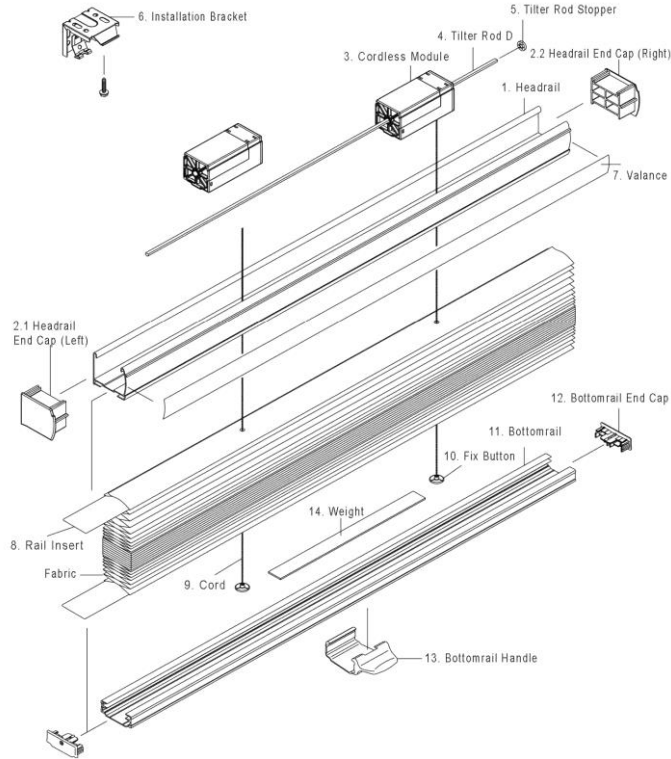

Standard Brackets:

- 3/4" High
- 1-5/8" Deep
- 1-3/8" Wide

Cord Loop Clutch Cellular Shade Exploded Diagram

1. Cord Loop Headrail
2. Bottom Rail
3. Cord Loop Headrail End Cap
4. Installation Brackets
5. Fix Button
6. Clutch Mechanism
7. Tape Drum Support
8. Tape Drum
9. Tape Drum Cover
10. Continuous Cord Loop
11. Separator
12. 0.9mm Nylon Cord
13. Bottom Rail End Caps
14. Fabric Stiffener
15. Installation Screws
16. Tilt Rod
17. Tilt Rod Stopper
18. Aluminum Insert Valance

Cordless & Continuous Cord Loop Brackets:

- 1-7/8" High
- 1-3/4" Deep
- 1-5/8" Wide

Mariak

Cordless Cellular Shade Exploded Diagram

Top-Down/Bottom-Up Cordless Cellular Shade Exploded Diagram

1. Cordless Module
2. Cordless Module Housing
3. Bottom Rail Handle
4. Tilt Rod
5. Tilt Rod Stopper
6. Bottom Rail Weights
7. Cordless Headrail
8. Bottom Rail
9. Installation Brackets
10. Cordless Headrail End Caps
11. Bottom Rail End Caps
12. Fabric Stiffener
13. Aluminum Insert Valance
14. Fix Button
15. Installation Screws
16. Plastic Washer
17. Eyelet

Mariak

Cellular Shade Options

Standard Pull Cord Cellular Shade

This cellular shade is operated by pulling a lift cord. Using a heavy duty cord lock mechanism, the shade can be raised or lowered by simply releasing the pull cord with a slight tug at an angle. This action will stop the shade from being raised or lowered and will lock the shade in place.