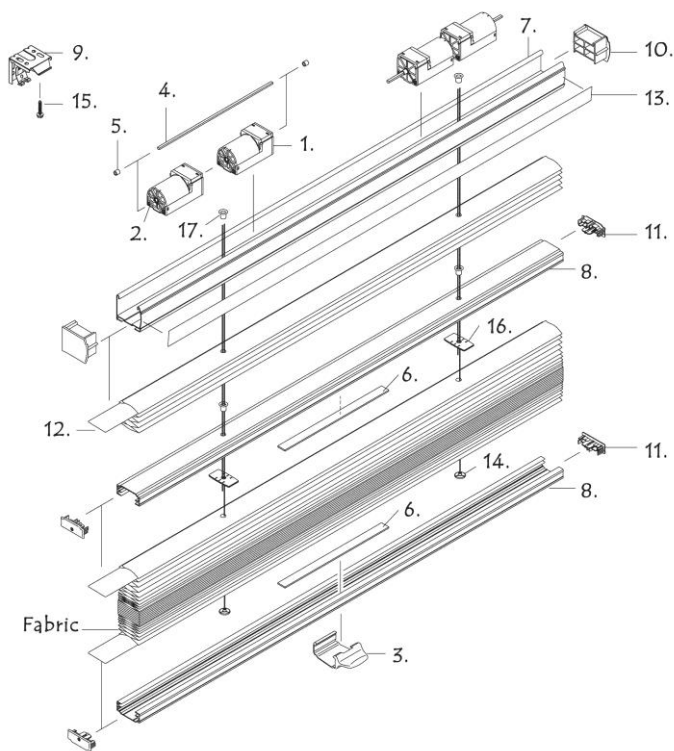

Standard Brackets:

- 3/4" High
- 1-5/8" Deep
- 1-3/8" Wide

Cord Loop Clutch Cellular Shade Exploded Diagram

1. Cord Loop Headrail
2. Bottom Rail
3. Cord Loop Headrail End Cap
4. Installation Brackets
5. Fix Button
6. Clutch Mechanism
7. Tape Drum Support
8. Tape Drum
9. Tape Drum Cover
10. Continuous Cord Loop
11. Separator
12. 0.9mm Nylon Cord
13. Bottom Rail End Caps
14. Fabric Stiffener
15. Installation Screws
16. Tilt Rod
17. Tilt Rod Stopper
18. Aluminum Insert Valance

Cordless & Continuous Cord Loop Brackets:

- 1-7/8" High
- 1-3/4" Deep
- 1-5/8" Wide

Mariak

Cordless Cellular Shade Exploded Diagram

Top-Down/Bottom-Up Cordless Cellular Shade Exploded Diagram

1. Cordless Module
2. Cordless Module Housing
3. Bottom Rail Handle
4. Tilt Rod
5. Tilt Rod Stopper
6. Bottom Rail Weights
7. Cordless Headrail
8. Bottom Rail
9. Installation Brackets
10. Cordless Headrail End Caps
11. Bottom Rail End Caps
12. Fabric Stiffener
13. Aluminum Insert Valance
14. Fix Button
15. Installation Screws
16. Plastic Washer
17. Eyelet