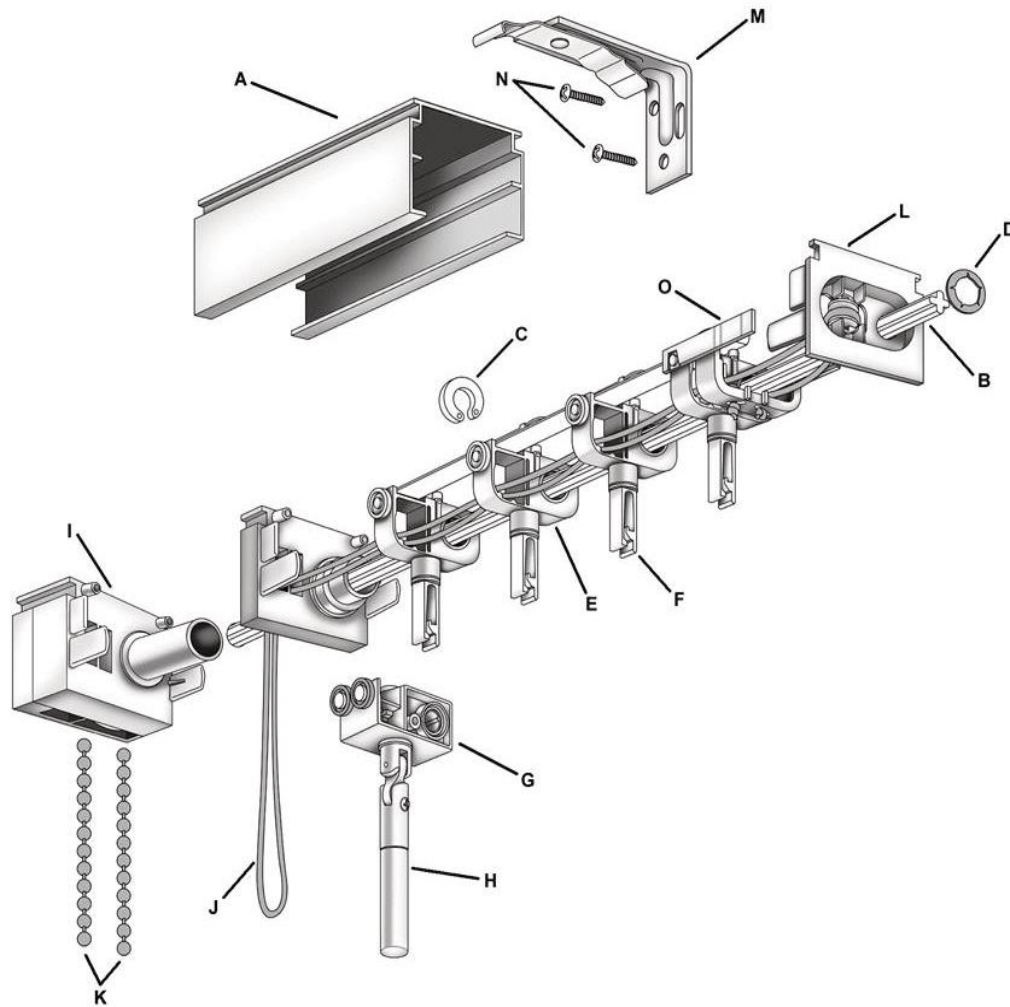

Mariak

M-3000 / M-3200 Vertical Headrail System

- A) Headrail – Heavy Duty Wall Aluminum 1-1/4" H x 1-3/4" D
- B) Pinion Rod (Tilt Rod) – 4 Prong
- C) Stop C Clip
- D) Push Nut
- E) Discovery Carrier
- F) Carrier System
- G) Wand Control
- H) Wand
- I) End Control
- J) Nylon Cord
- K) Chain #10 N.P.S. (Nickel Plated Steel)
- L) Idle End
- M) Installation Bracket with Ceiling Clamp
- N) Installation Screws
- O) Cord Drive Runner (Master Runner)

Headrail Options:

- M-3000 Headrail = Cord & Chain Control
- M-3200 Headrail = Wand Control (Safety Track)

System Features:

- 4-Prong Pinion Strap System
- Self-Aligning Wheeled Carrier
- Self-Lubricated Acetal Parts
- Reinforced Strap between Carriers
- Precision-Molded Double Worm Pinion Gear