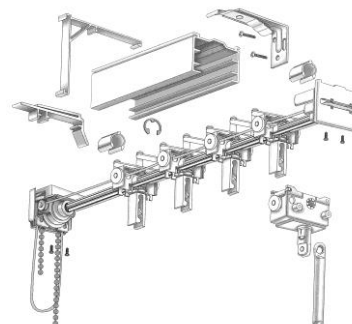

Notes:

Standard wand length is 36" unless otherwise specified at 48", 60" or 72" for an additional surcharge. Decorative PVC & Fauxwood Blinds are equal spaced. Equal spacing must be requested for Builders Quality and Basic PVC Verticals.

In compliance with the latest manufacturing safety guidelines Mariak Window Fashions includes with each fully-assembled product warning tags, warning labels, safety devices and cord cleats. Installers of the finished product must adhere to the safety guidelines as established by the installation instructions and by using all devices provided by the manufacturer. It is the responsibility of the installer, as well as the end consumer, to see that all safety devices are properly installed according to the manufacturers installation instructions included with each device and remain so throughout the life of the product. Mariak Window Fashions is not liable for injuries or fatal occurrences related to improper installation or maintenance of required safety devices.