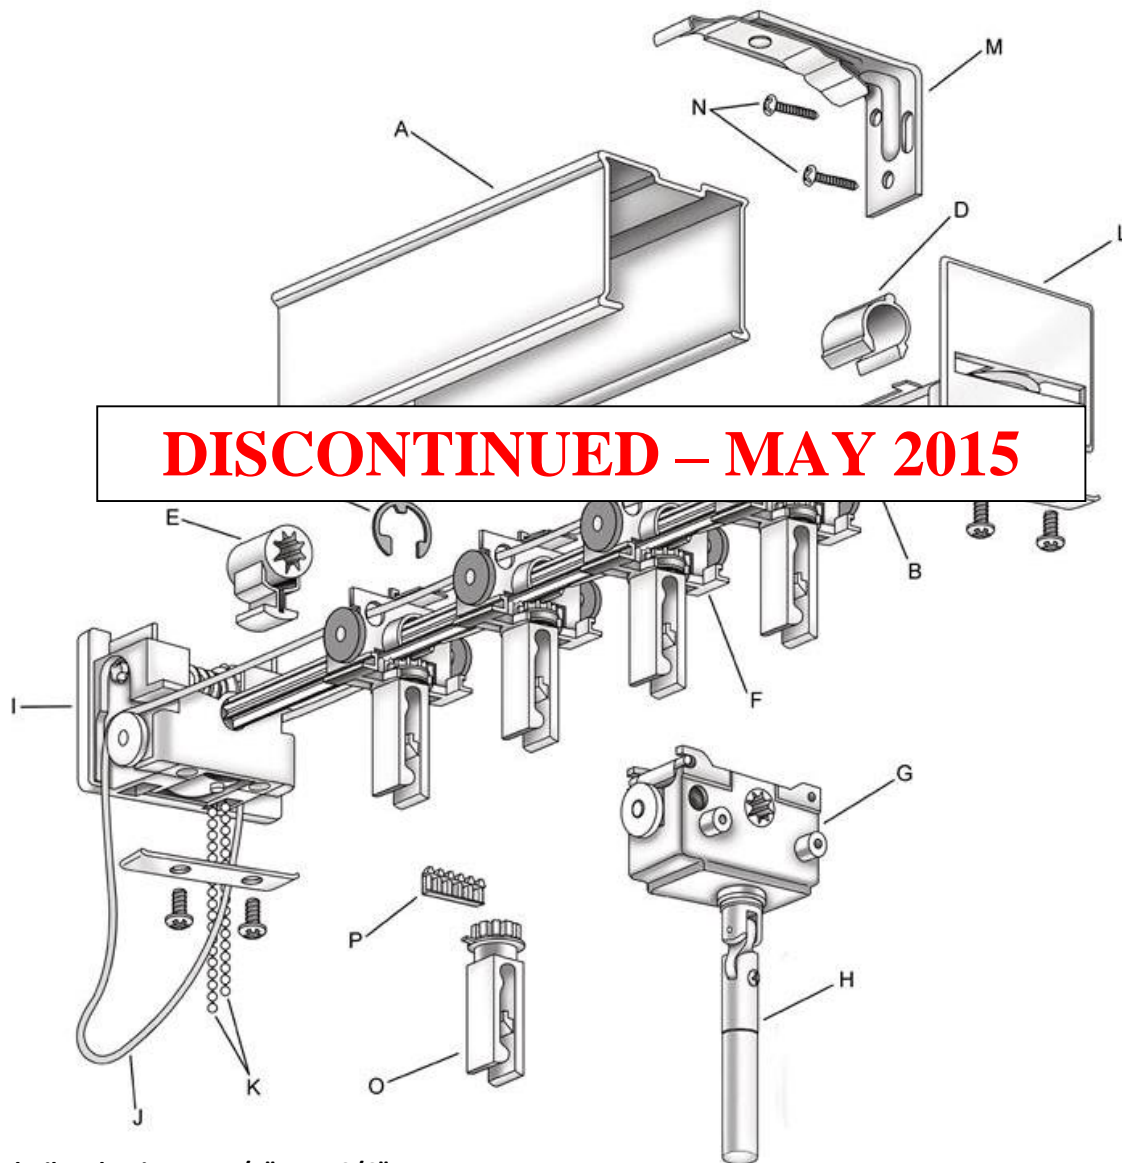

Mariak

~~M-1500 / M-1700 Vertical Headrail System~~

DISCONTINUED - MAY 2015

- A) Headrail – Aluminum 1-1/4”H x 1-3/6” D
- B) Pinion Rod (Tilt Rod) – 8 Prong
- C) Stop C Clip
- D) Spacer Clip
- E) Traverse Lock Spacer
- F) Carrier
- G) Wand Control
- H) Wand
- I) End Control
- J) Nylon Cord
- K) Chain #6 N.P.S. (Nickel Plated Steel)
- L) Idle End
- M) Installation Bracket with Ceiling Clamp
- N) Installation Screws
- O) Replaceable Carrier Stem
- P) Replaceable Carrier Gear

Headrail Options:

- M-1500 Headrail = Cord & Chain Control
- M-1700 Headrail = Wand Control (Safety Track)

System Features:

- 8-Prong Pinion Strap System
- Self-Aligning Wheeled Carrier with Replaceable Stem and Gear
- Self-Lubricated Acetal Parts
- Reinforced Strap between Carriers
- Precision-Molded Double Worm Pinion Gear