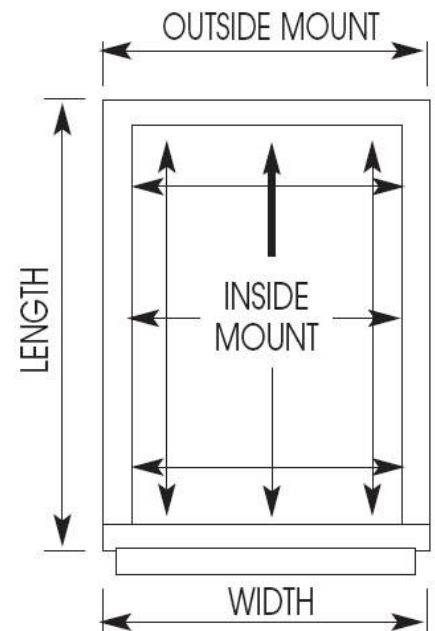

Note: When outside mount blinds are specified, no factory deductions are taken from the overall "Window Size" indicated. However, a factory deduction will be taken to allow for the headrail and carrier length as well as for the valance if applicable. If exact size vane length is required then "Exact Size" and NET vane length must be indicated at the time of order to prevent any additional deduction from being taken.

Confirming Measurements:

The most common error in ordering blinds is reversing the width and the length measurements. Always confirm that the width is the measurement that goes across from left to right and that the length is the measurement that goes from top to bottom.

Louver Stacking Options:

Vane Replacements:

Vane replacements are available and each replacement price is listed at the end of the tables. Always measure the length of the vertical and request "VANES ONLY" and indicated "EXACT SIZE" if no deduction is to be taken.

Minimum Width: 5"

Minimum Height: 8.5"

Maximum width: 192"

Maximum height: 144"

Fabric Hems:

All fabric hems are custom sewn.

Corner Blinds:

When ordering corner blinds, dealer must make all deductions. Factory will not be responsible for such deductions.