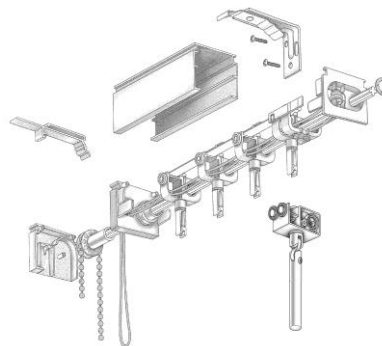

Mariak Scissor System Vertical Blind V-Top Headrails

- 8-Prong & 3-Prong Pinion Scissor System
- Self-Aligning Carrier with Replaceable Stem
- Wheeled Carrier for Smooth Traversing
- Spaces Equally Automatically
- Auto-Rotate Option Available – No Additional Charge on finished blinds. Additional charge applied to Headrail only.

Headrail Types:

- *M-4500* – Medium Wall w/Cord & Chain **DISCONTINUED**
- *M-4700* – Medium Wall w/Wand Control **DISCONTINUED**
- *M-5500* – Medium Wall w/Auto-Rotate **DISCONTINUED**