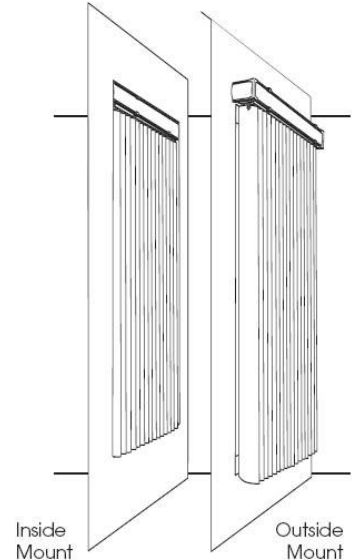

Note: When outside mount blinds are specified, no factory deductions are taken from the overall "Window Size" indicated. However, a factory deduction will be taken to allow for the headrail and carrier length as well as for the valance if applicable. If exact size vane length is required then "Exact Size" and NET vane length must be indicated at the time of order to prevent any additional deduction from being taken.

Confirming Measurements:

The most common error in ordering blinds is reversing the width and the length measurements. Always confirm that the width is the measurement that goes across from left to right and that the length is the measurement that goes from top to bottom.

Louver Stacking Options:

Vane Replacements:

Vane replacements are available and each replacement price is listed at the end of the tables. Always measure the length of the vertical and request "VANES ONLY" and indicated "EXACT SIZE" if no deduction is to be taken.

Minimum Width: 5"

Minimum Height: 8.5"

Maximum width: 192"

Maximum height: 144"

Fabric Hems:

All fabric hems are custom sewn.

Corner Blinds:

When ordering corner blinds, dealer must make all deductions. Factory will not be responsible for such deductions.