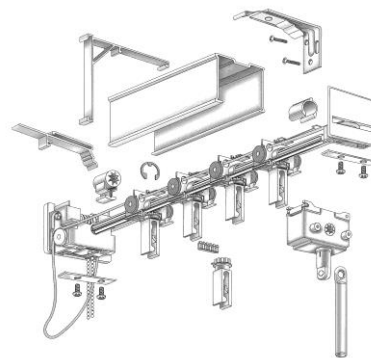

Mariak

Mariak Basic Vertical Blind Headrails

- 8-Prong Pinion Strap System
- Self-Aligning Carrier with Replaceable Stem
- Wheeled Carrier for Smooth Traversing
- Self-Lubricating Acetal parts
- Reinforced Strap Between Carriers
- Headrail Color White & Ivory

Headrail Types:

- *M-1500* – Aluminum Headrail w/Cord & Chain **DISCONTINUED**
- *M-1700* – Aluminum Headrail w/Wand Control **DISCONTINUED**

Mariak Commercial & Residential Vertical Blind Headrails

- 4-Prong Pinion Strap System
- Self-Aligning Carrier with Round Stem
- Wheeled Carrier for Smooth Traversing
- Self-Lubricating Acetal parts
- Reinforced Strap Between Carriers
- Fluted Headrail, Ivory, White, Anodized & Bronze

Headrail Types:

- *****M-2500 – Medium Wall Aluminum w/Cord & Chain*****
- *****M-2700 – Medium Wall Aluminum w/Wand Control*****
- *M-3000* – Heavy Duty Aluminum w/Cord & Chain
- *M-3200* – Heavy Duty Aluminum w/Wand Control