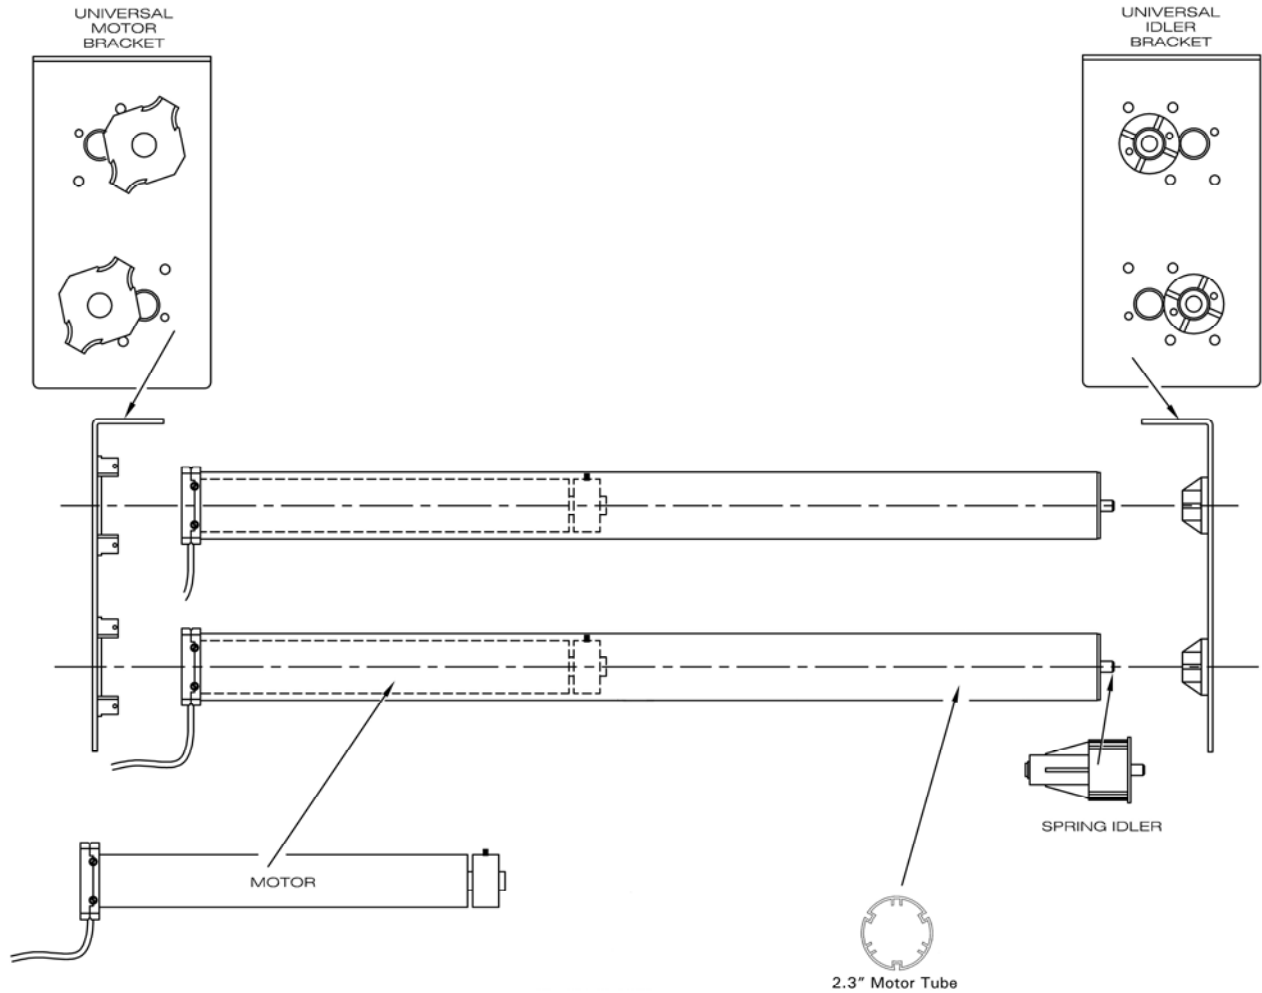

# Product Cut Sheet: Dual Motorized Shade System

This type of roller shade allows installation of a sunscreen shade and a room darkening shade on a single mounting bracket providing both light filtering and light blocking. The compact design of this bracket permits two shades to fit in a smaller room projection than two individually installed shades on the same window.

## Dual AC Motorized Multiple Band Roller Shade System without Fascia Valance

## Product Cut Sheet: Dual Motorized Shade System

---

This type of roller shade allows installation of a sunscreen shade and a room darkening shade on a single mounting bracket providing both light filtering and light blocking. The compact design of this bracket permits two shades to fit in a smaller room projection than two individually installed shades on the same window.

### Dual AC Motorized Roller Shade System with 7 1/2" Square Fascia Valance